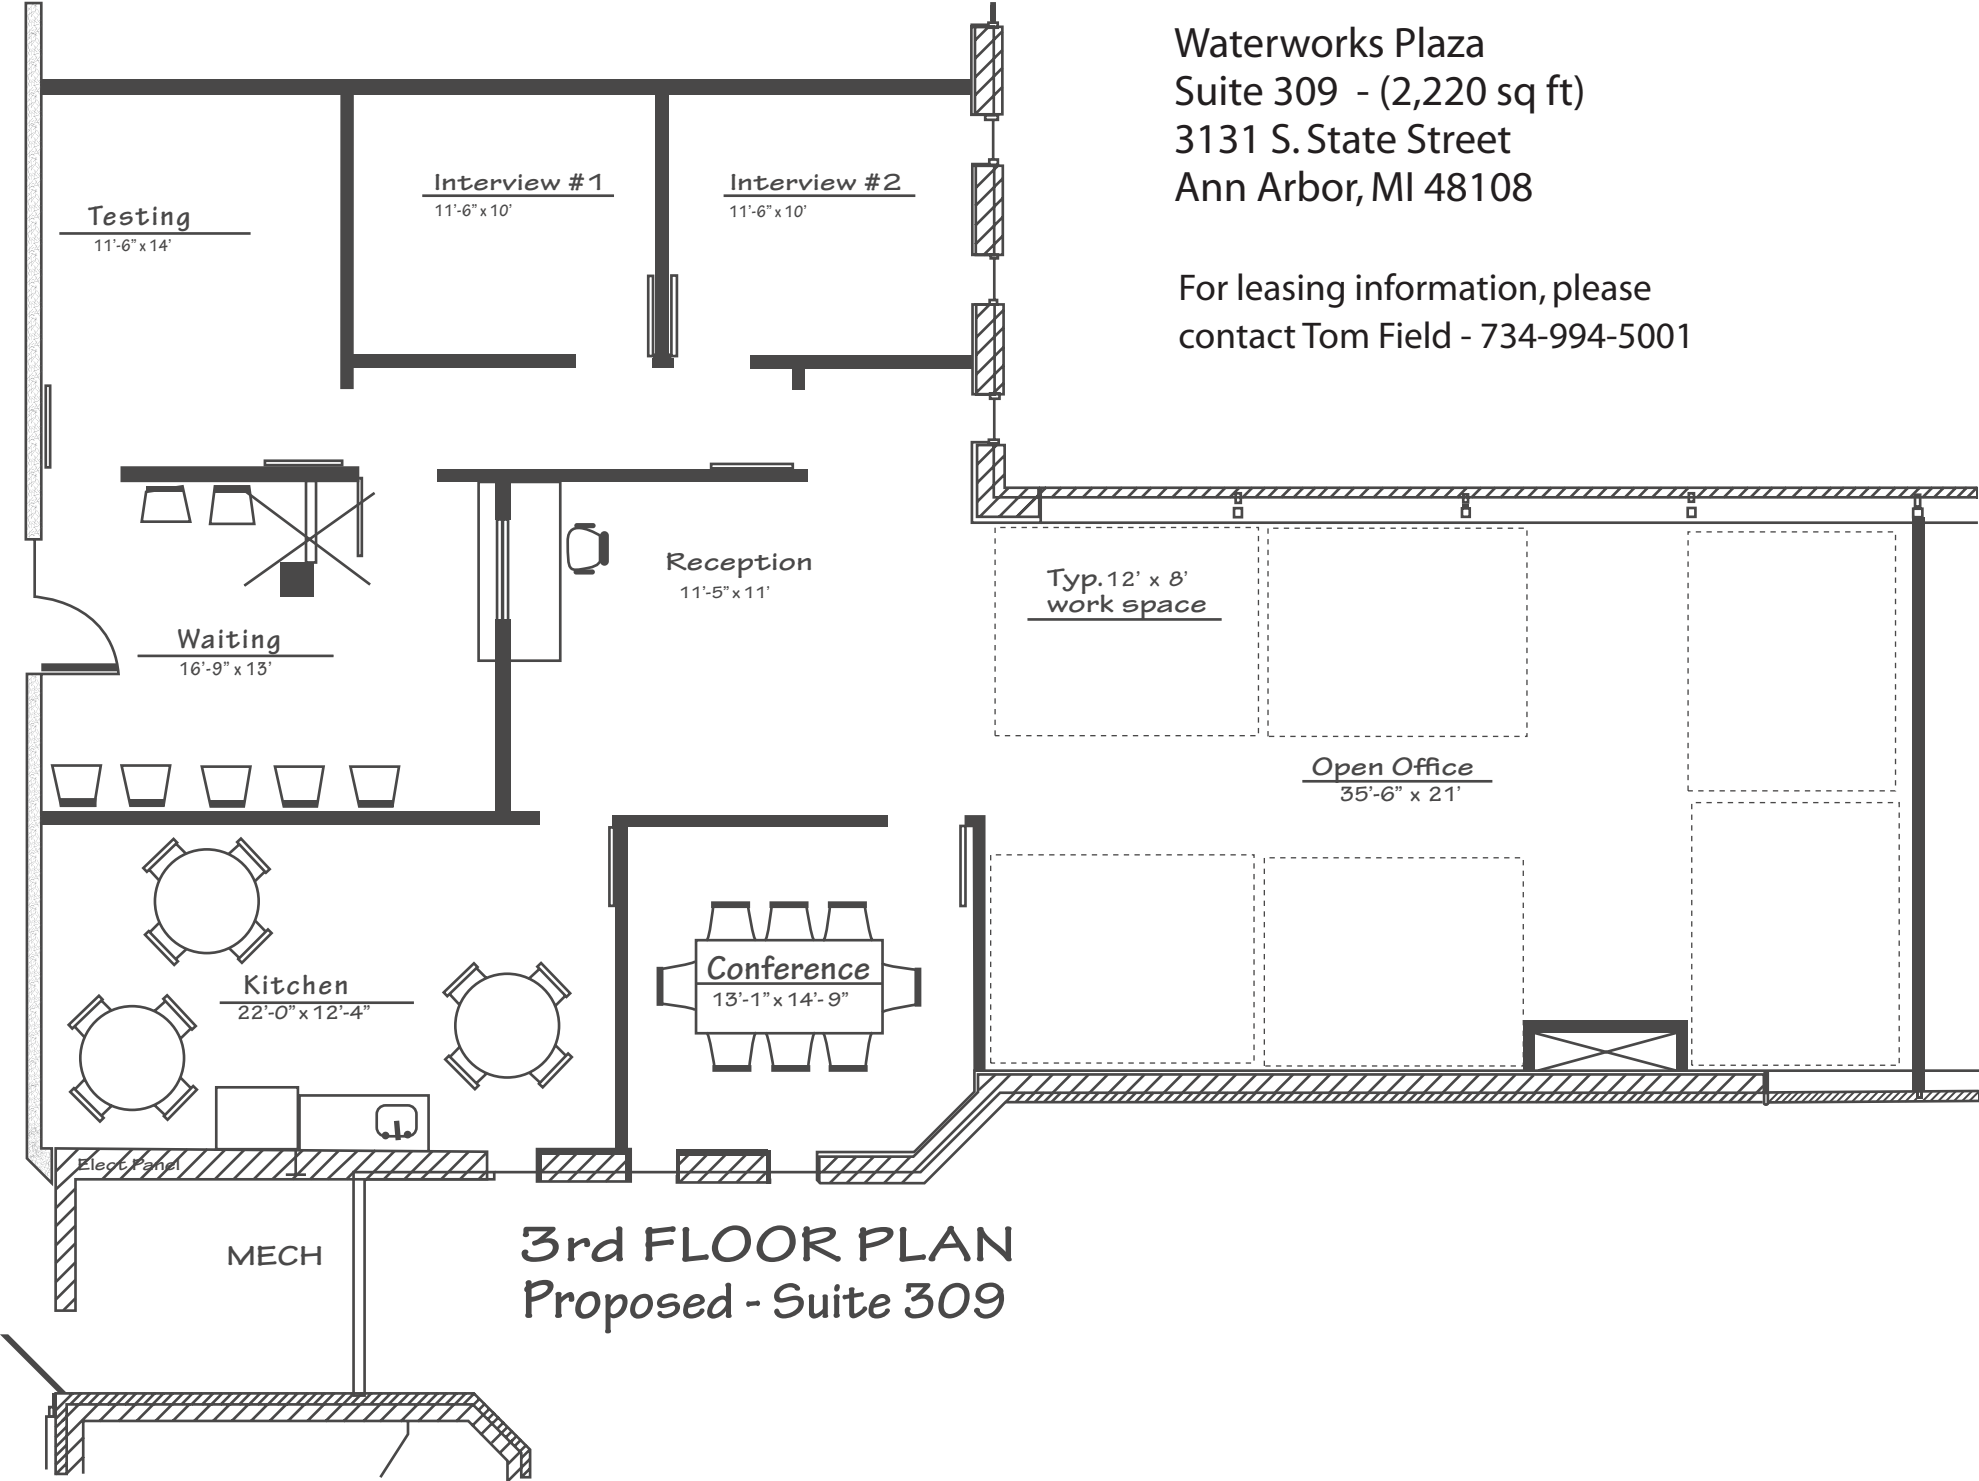

Waterworks Plaza
Suite 309 - (2,220 sq ft)
3131 S. State Street
Ann Arbor, MI 48108

For leasing information, please
contact Tom Field - 734-994-5001

3rd FLOOR PLAN
Proposed - Suite 309